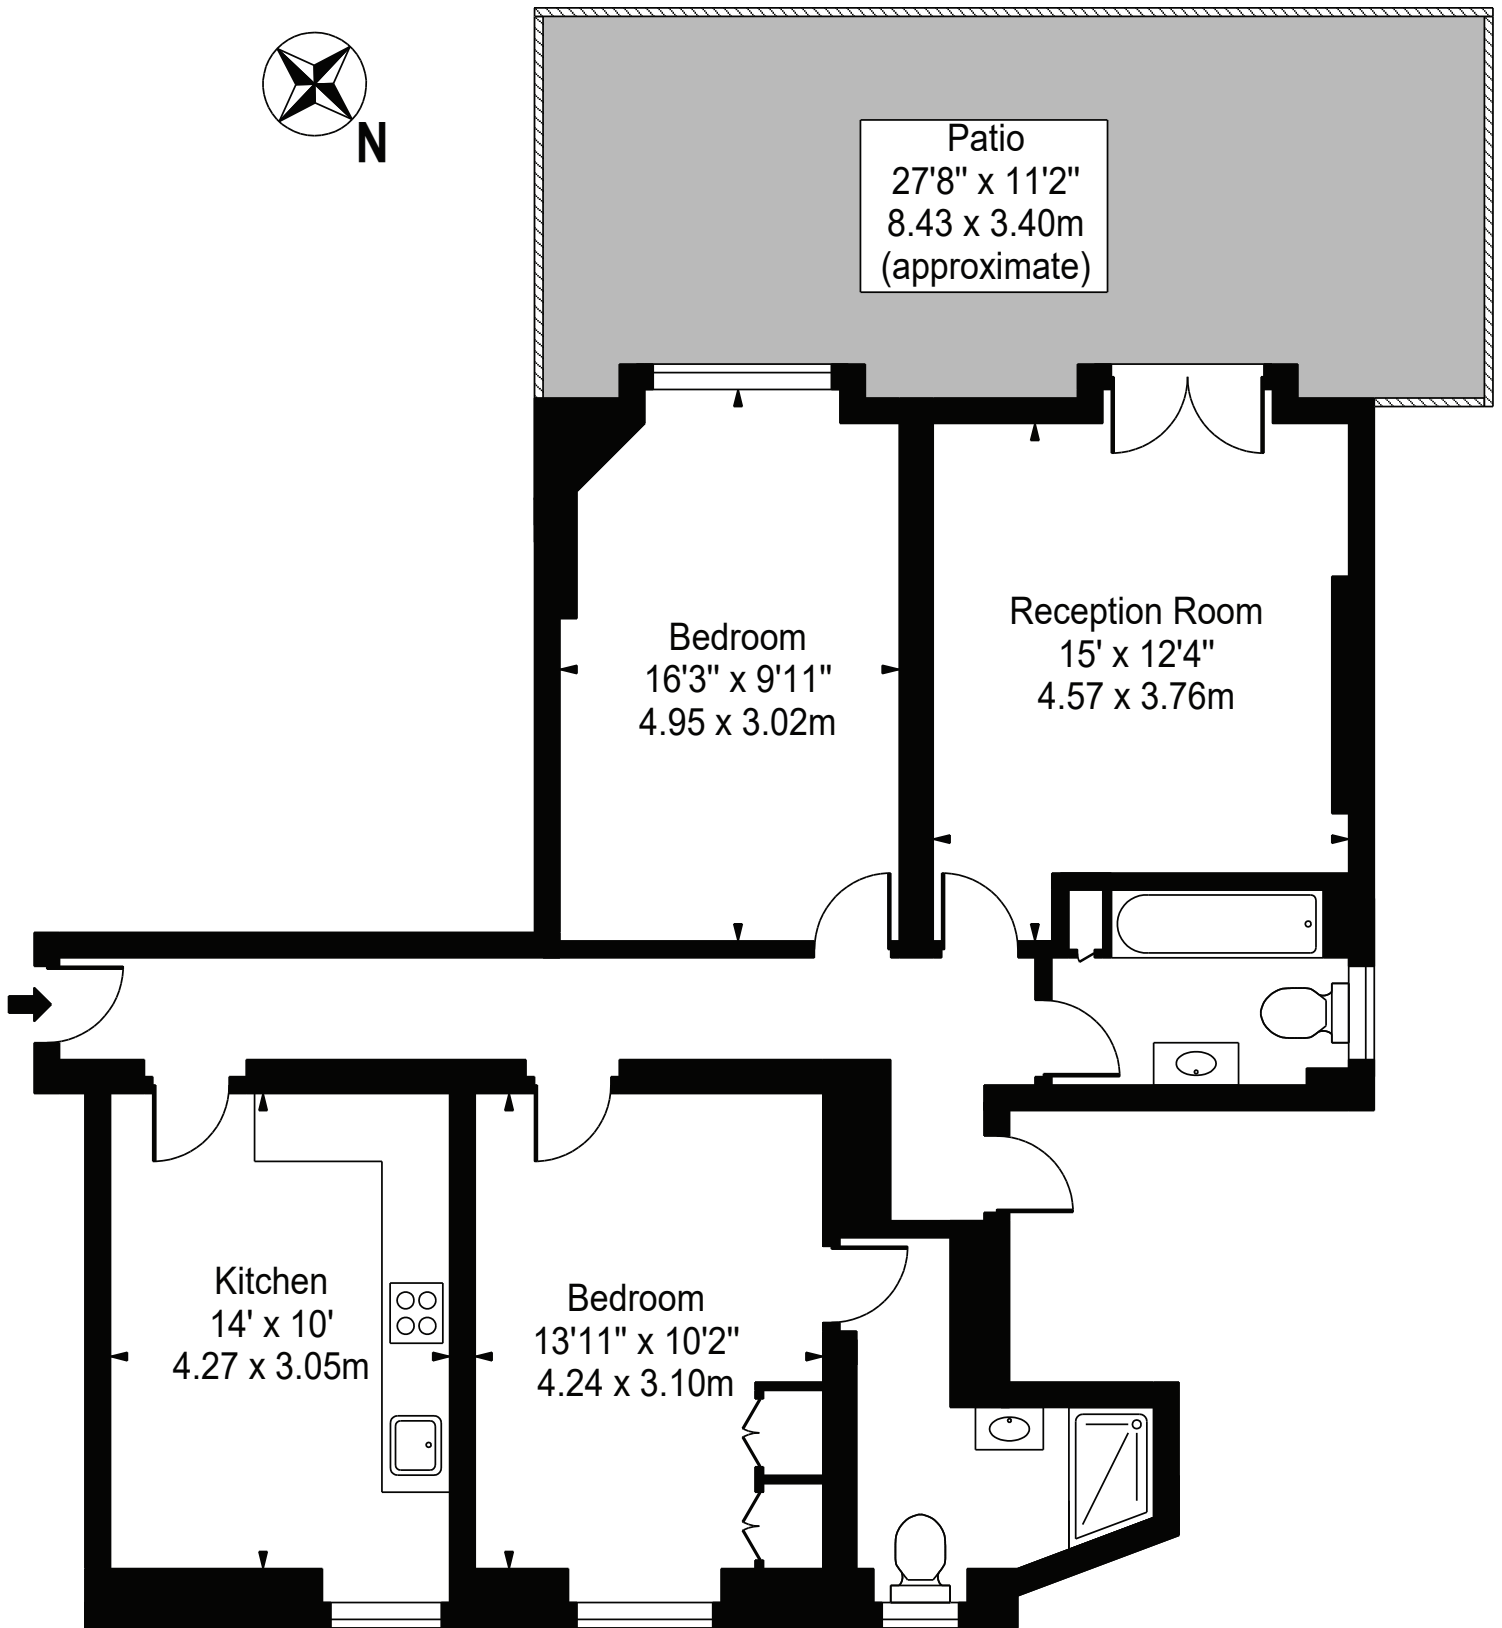

Palace Gate, W8 5LY

Approx. Gross Internal Area 914 Sq Ft - 84.91 Sq M

Lower Ground floor

For Illustration Purposes Only - Not To Scale

This floor plan should be used as a general outline for guidance only and does not constitute in whole or in part an offer or contract. Any intending purchaser or lessee should satisfy themselves by inspection, searches, enquiries and full survey as to the correctness of each statement. Any areas, measurements or distances quoted are approximate and should not be used to value a property or be the basis of any sale or let.